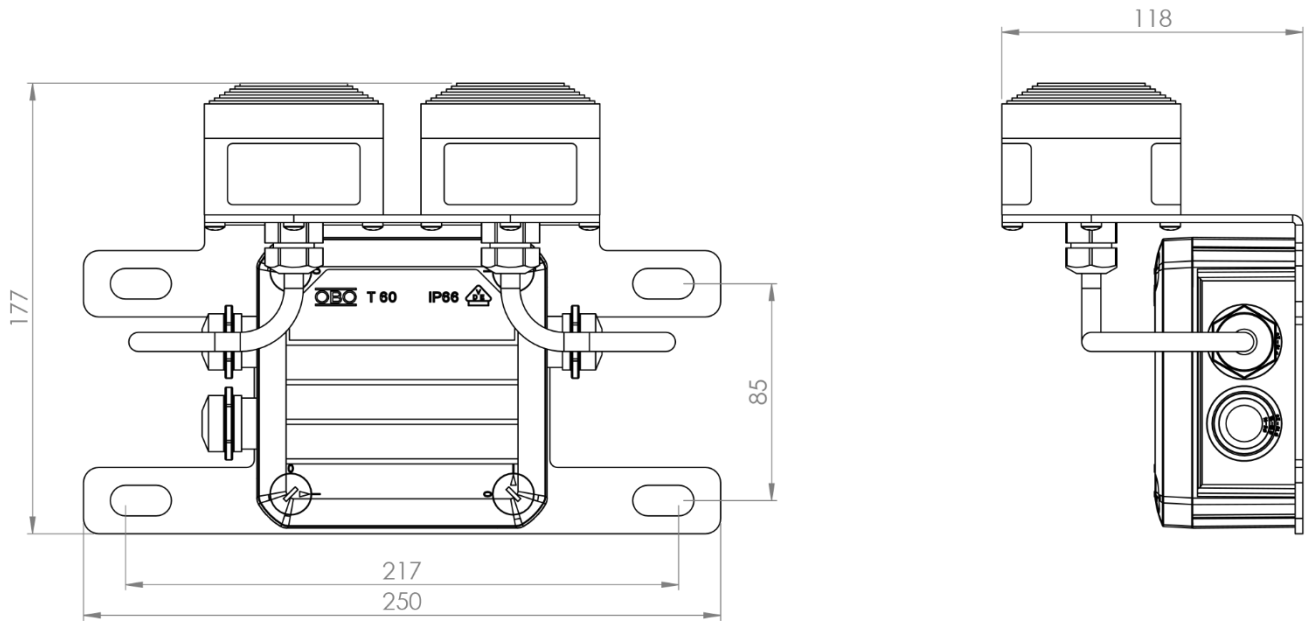

#### Physical characteristics

- Dimensions: L x W x H: 250x177x118 mm
- Mounting position: see drawing, page 3
- Mounting: 4x Ø10mm (M8)
- Weight: 1.2 kg
- Design degree of protection: IP66
- Operating temperature range: -25 °C/+60 °C
- Supplied with pre-mounted junctionbox
- Outer cable diameter: Ø7-12+/- 0.5 mm

## DRAWING

### General dimensions