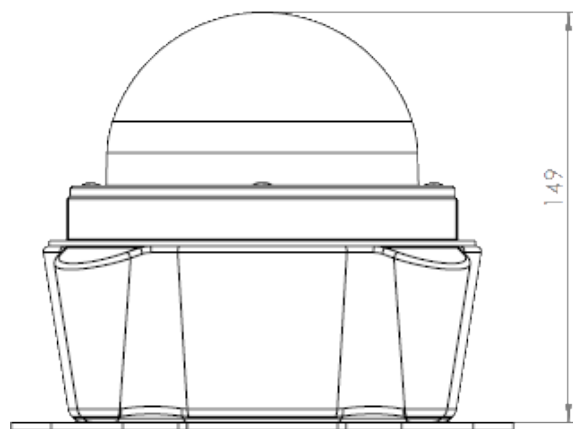

Electrical characteristics

- Operating voltage: 24Vdc -100Vac-240Vac
- Power consumption: 6Watt

Physical characteristics

- Dimensions: L x W x H: 183x183x150 mm
- Mounting position: see drawing, page 3
- Mounting: 4x Ø10mm (M8)
- Weight: 4.2 kg
- Design degree of protection: IP66
- Operating temperature range: -25 °C/+60 °C
- Cable Outer Dimension: 12 - 19mm
- Cable type:H07RN-F 3x2,5mm²

KVK: 86564234 | VAT: NL864007577B01

www.offshorewarningsystems.com | tel: +31 6 53316982 | mail: info@owsbv.com

V1.0, 12-4-2024

DRAWING

General dimensions

Top View

4X $\varnothing 10$ Mounting hole, Mount M8