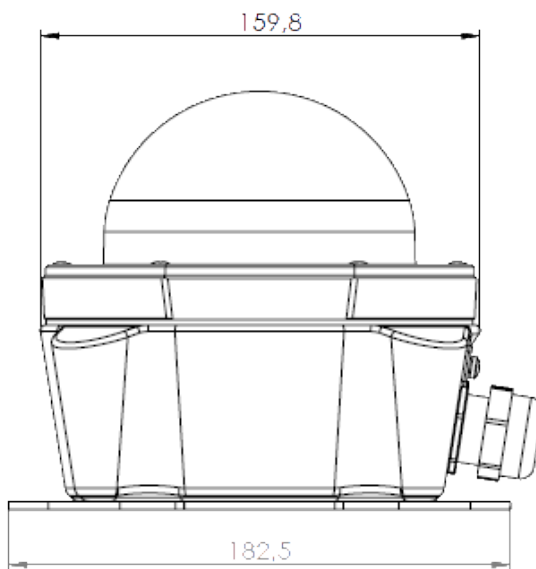

Right View

Offshore Warning Systems B.V.

Waldammeweg 7D, 4338 PM, Middelburg, The Netherlands.

KVK: 86564234 | VAT: NL864007577B01

www.offshorewarningsystems.com | tel: +31 6 53316982 | mail: info@owsbv.com

V1.0, 12-4-2024