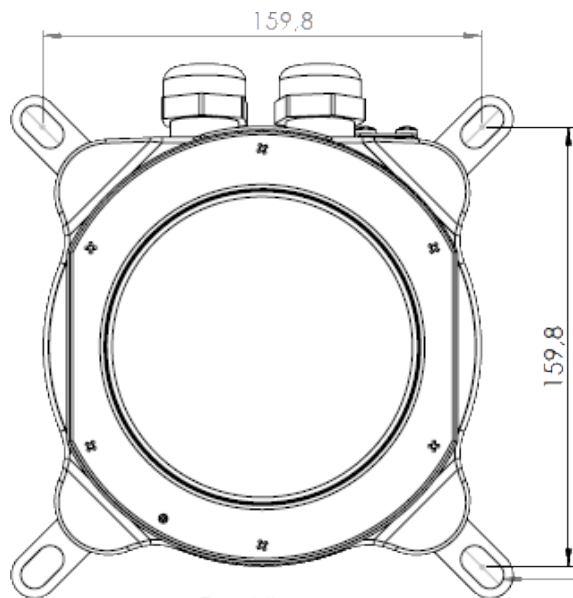

Electrical characteristics

- Operating voltage: 24Vdc -100Vac-240Vac
- Power consumption: 6Watt

Physical characteristics

- Dimensions: L x W x H: 183x183x150 mm
- Mounting position: see drawing, page 3
- Mounting: 4x Ø10mm (M8)
- Weight: 4.2 kg
- Design degree of protection: IP66
- Operating temperature range: -25 °C/+60 °C
- Cable Outer Dimension: 12 - 19mm
- Cable type:H07RN-F 3x2,5mm²

KVK: 86564234 | VAT: NL864007577B01

www.offshorewarningsystems.com | tel: +31 6 53316982 | mail: info@owsbv.com

V1.0, 12-4-2024

DRAWING

General dimensions

Top View

4X $\varnothing 10$ Mounting hole, Mount M8