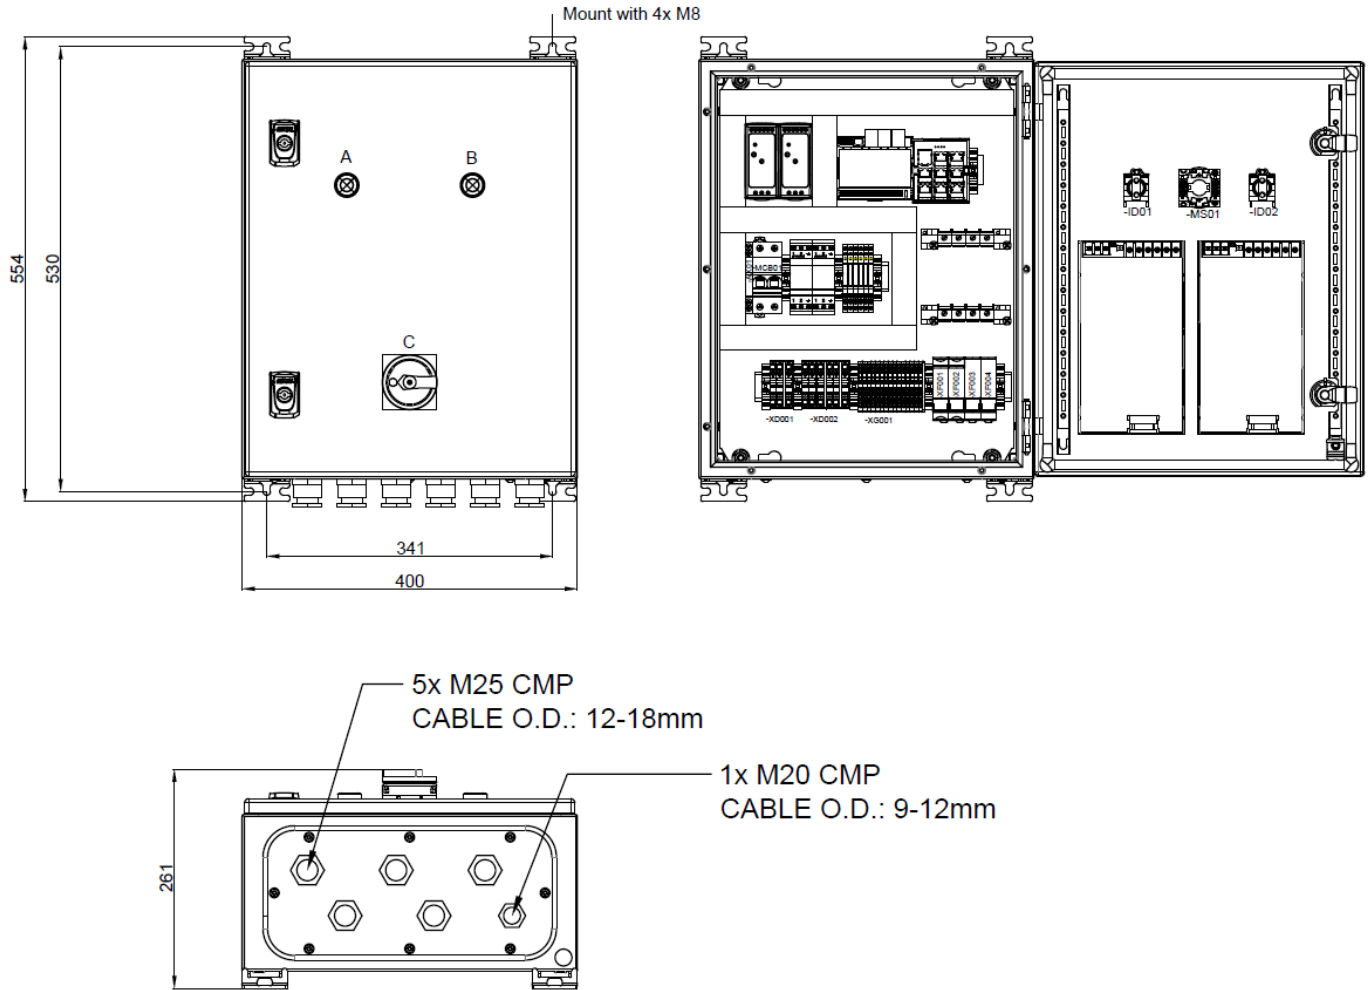

#### Physical characteristics

- Dimensions: L x W x H: 554x400x261 mm
- Mounting position: see drawing, next page

## DRAWING

### General dimensions